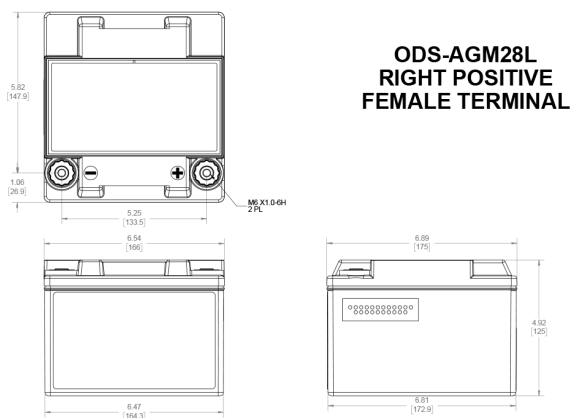

## Drawings & Terminal Position

**ODS-AGM28L  
RIGHT POSITIVE  
FEMALE TERMINAL**

#### Dimensions and Weight

Length	6.6 in / 168 mm
Width	6.9 in / 175 mm
Height (terminals included)	4.7 in / 119 mm
Height (container)	5 in / 127 mm
Weight	23.8 lbs / 10.8 kg