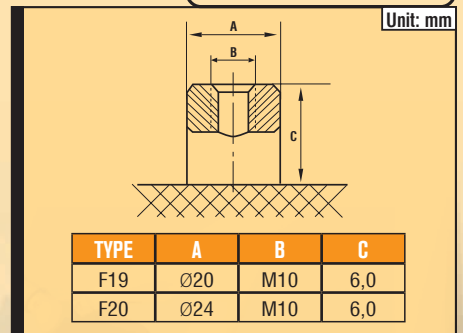

KEY FOR TERMINAL TYPE

APPLICATIONS

- Stand by power supply for telecommunications
- Power supply for UPS, medical and emergency lighting
- Power storage & supply for Renewable Energy / Nuclear Power stations
- Energy supply for vessels/marine signaling & navigation marking
- Traffic signaling for airports/railway stations
- Solar & wind farms back up power

STANDARDS

- DIN 40742 • IEC60896-21/22 2004 • BS EN 61427 2002
- Eurobat Guide-12 years and longer "long life"